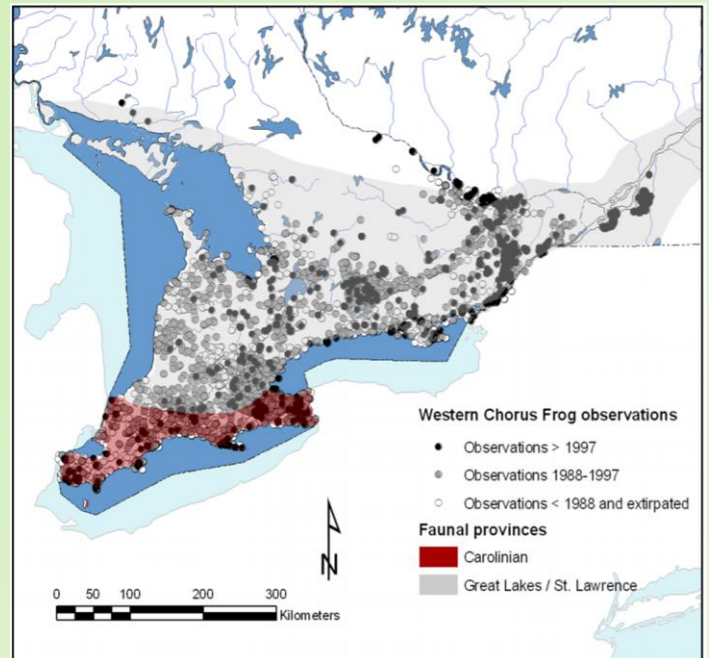

Help Us Determine the Full Range of the Western Chorus Frog!

Frogs will soon be calling, and we are calling YOU!

Why monitor western chorus frogs?

- It is a **threatened** species in Canada
- Data contributes to a range-wide long-term monitoring program
- Your data helps us identify range declines and increases
- Your data helps us quickly respond to range declines over time

We need your help!

- We rely on volunteers to conduct 3 short daytime call surveys
- Sign-up to contribute in your community
- Choose your preferred number of sites to survey and preferred travel distance

Where?

- Range-wide! (see map)
- We'll help you select sites

When?

- As soon as WCF begin calling!
  (March-May)

E-mail info@blazingstar.ca to sign-up or learn more!